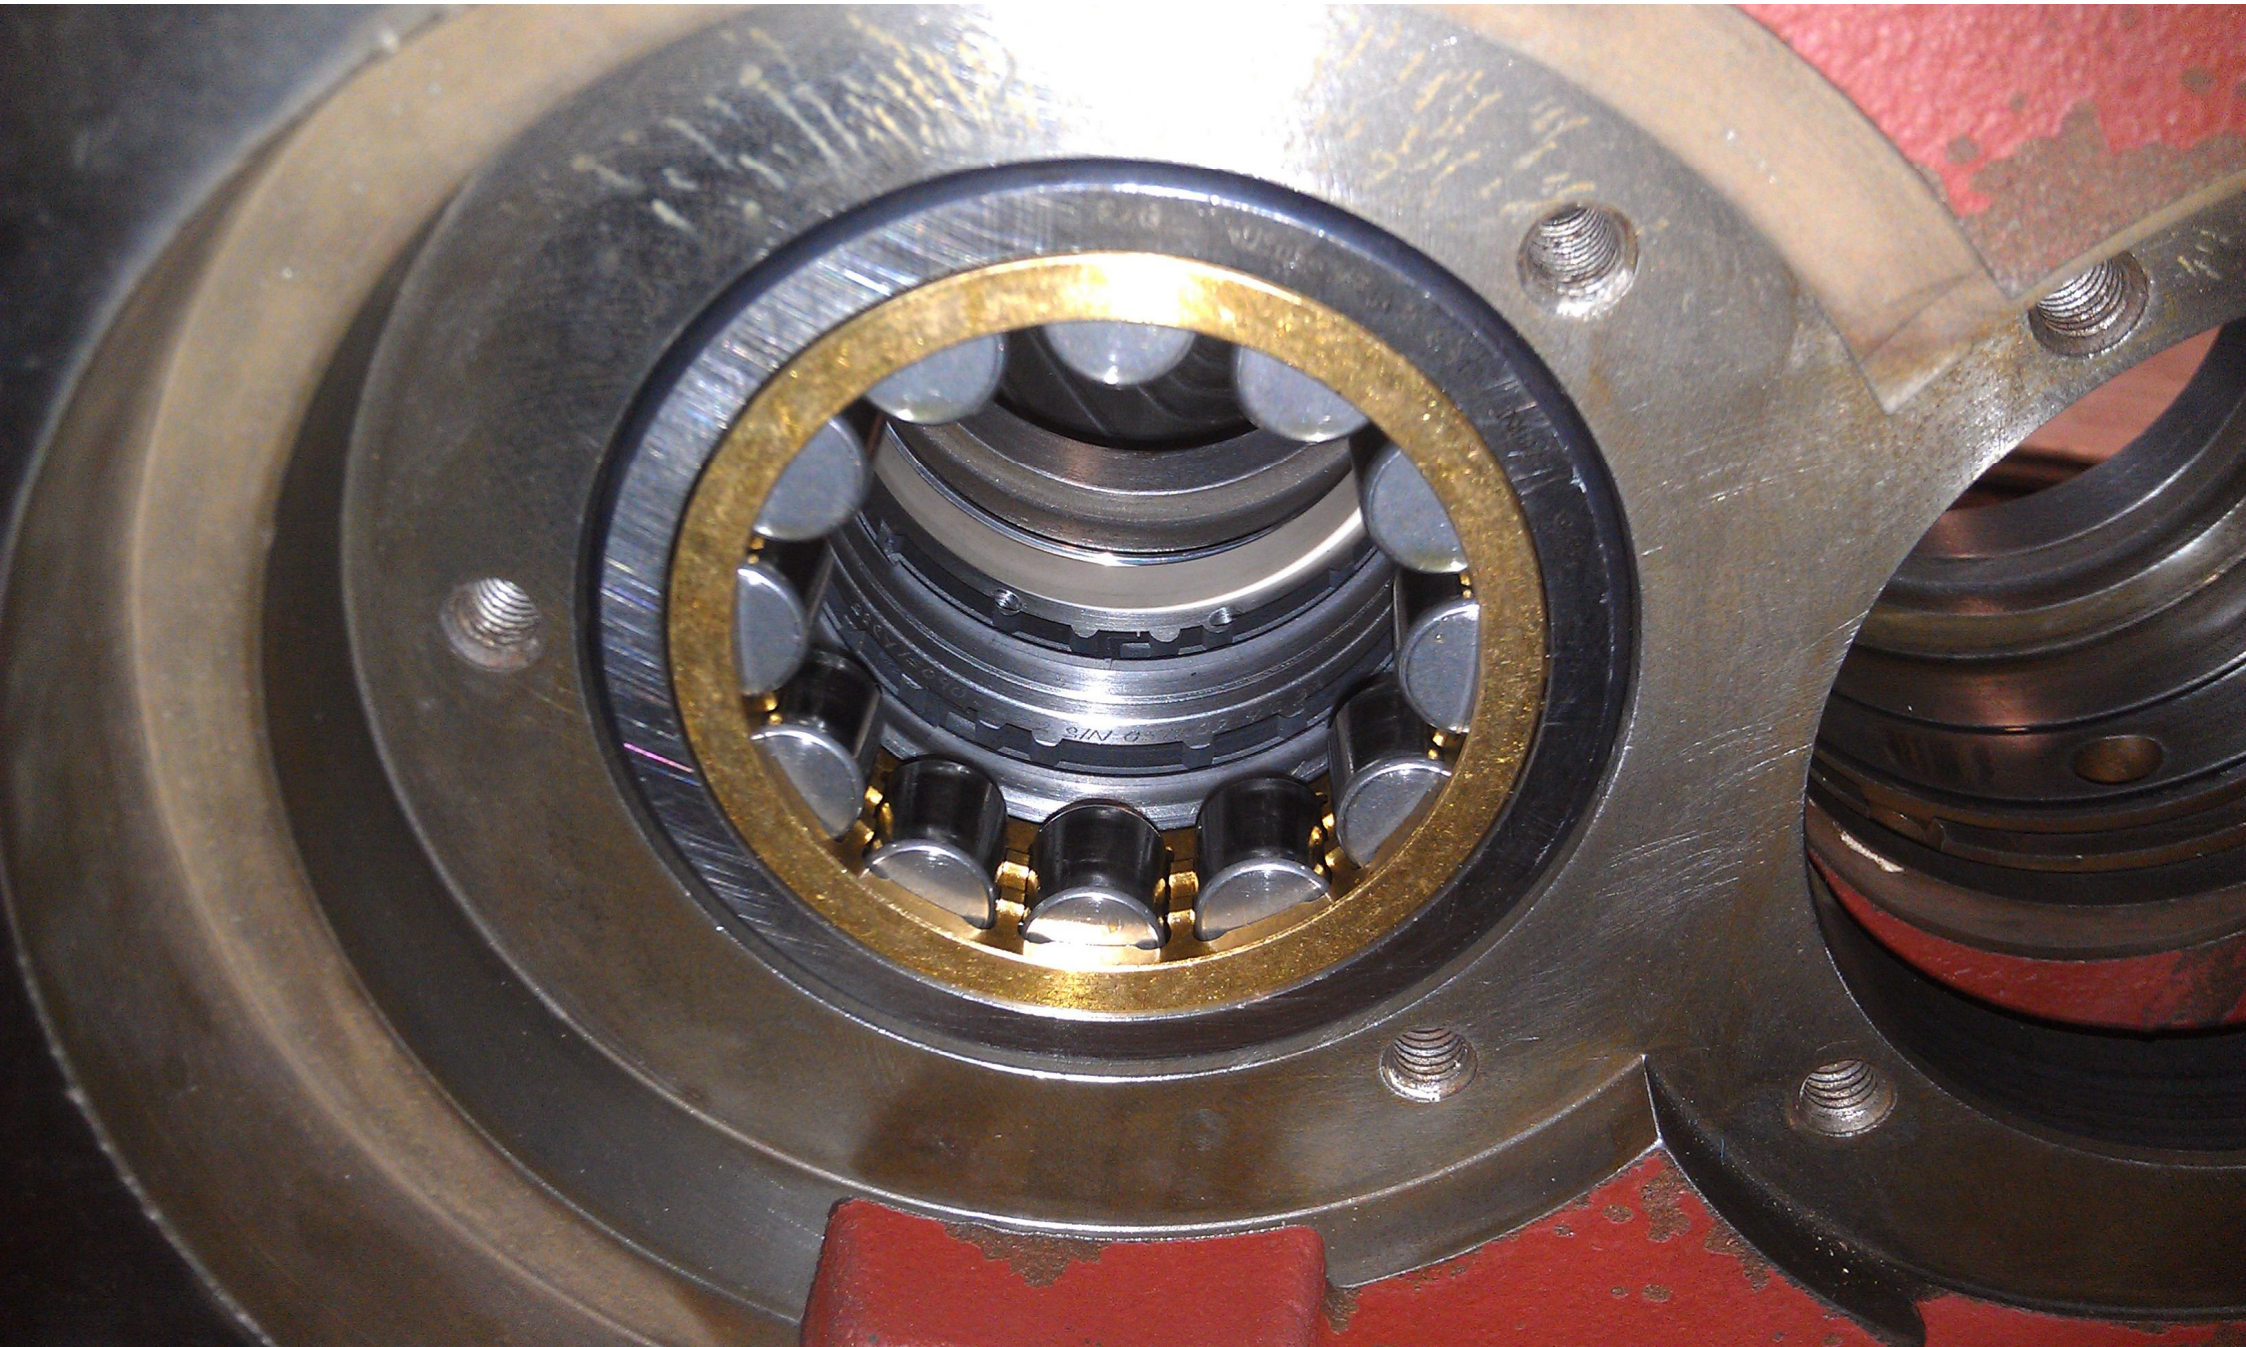

SKID 5

NOTE  
EMERGENCY  
STOP

X6

[Small white label on the black cylinder]

[Small white label on the floor]

C  
O  
P  
U  
I  
3  
7  
5  
3  
8  
7