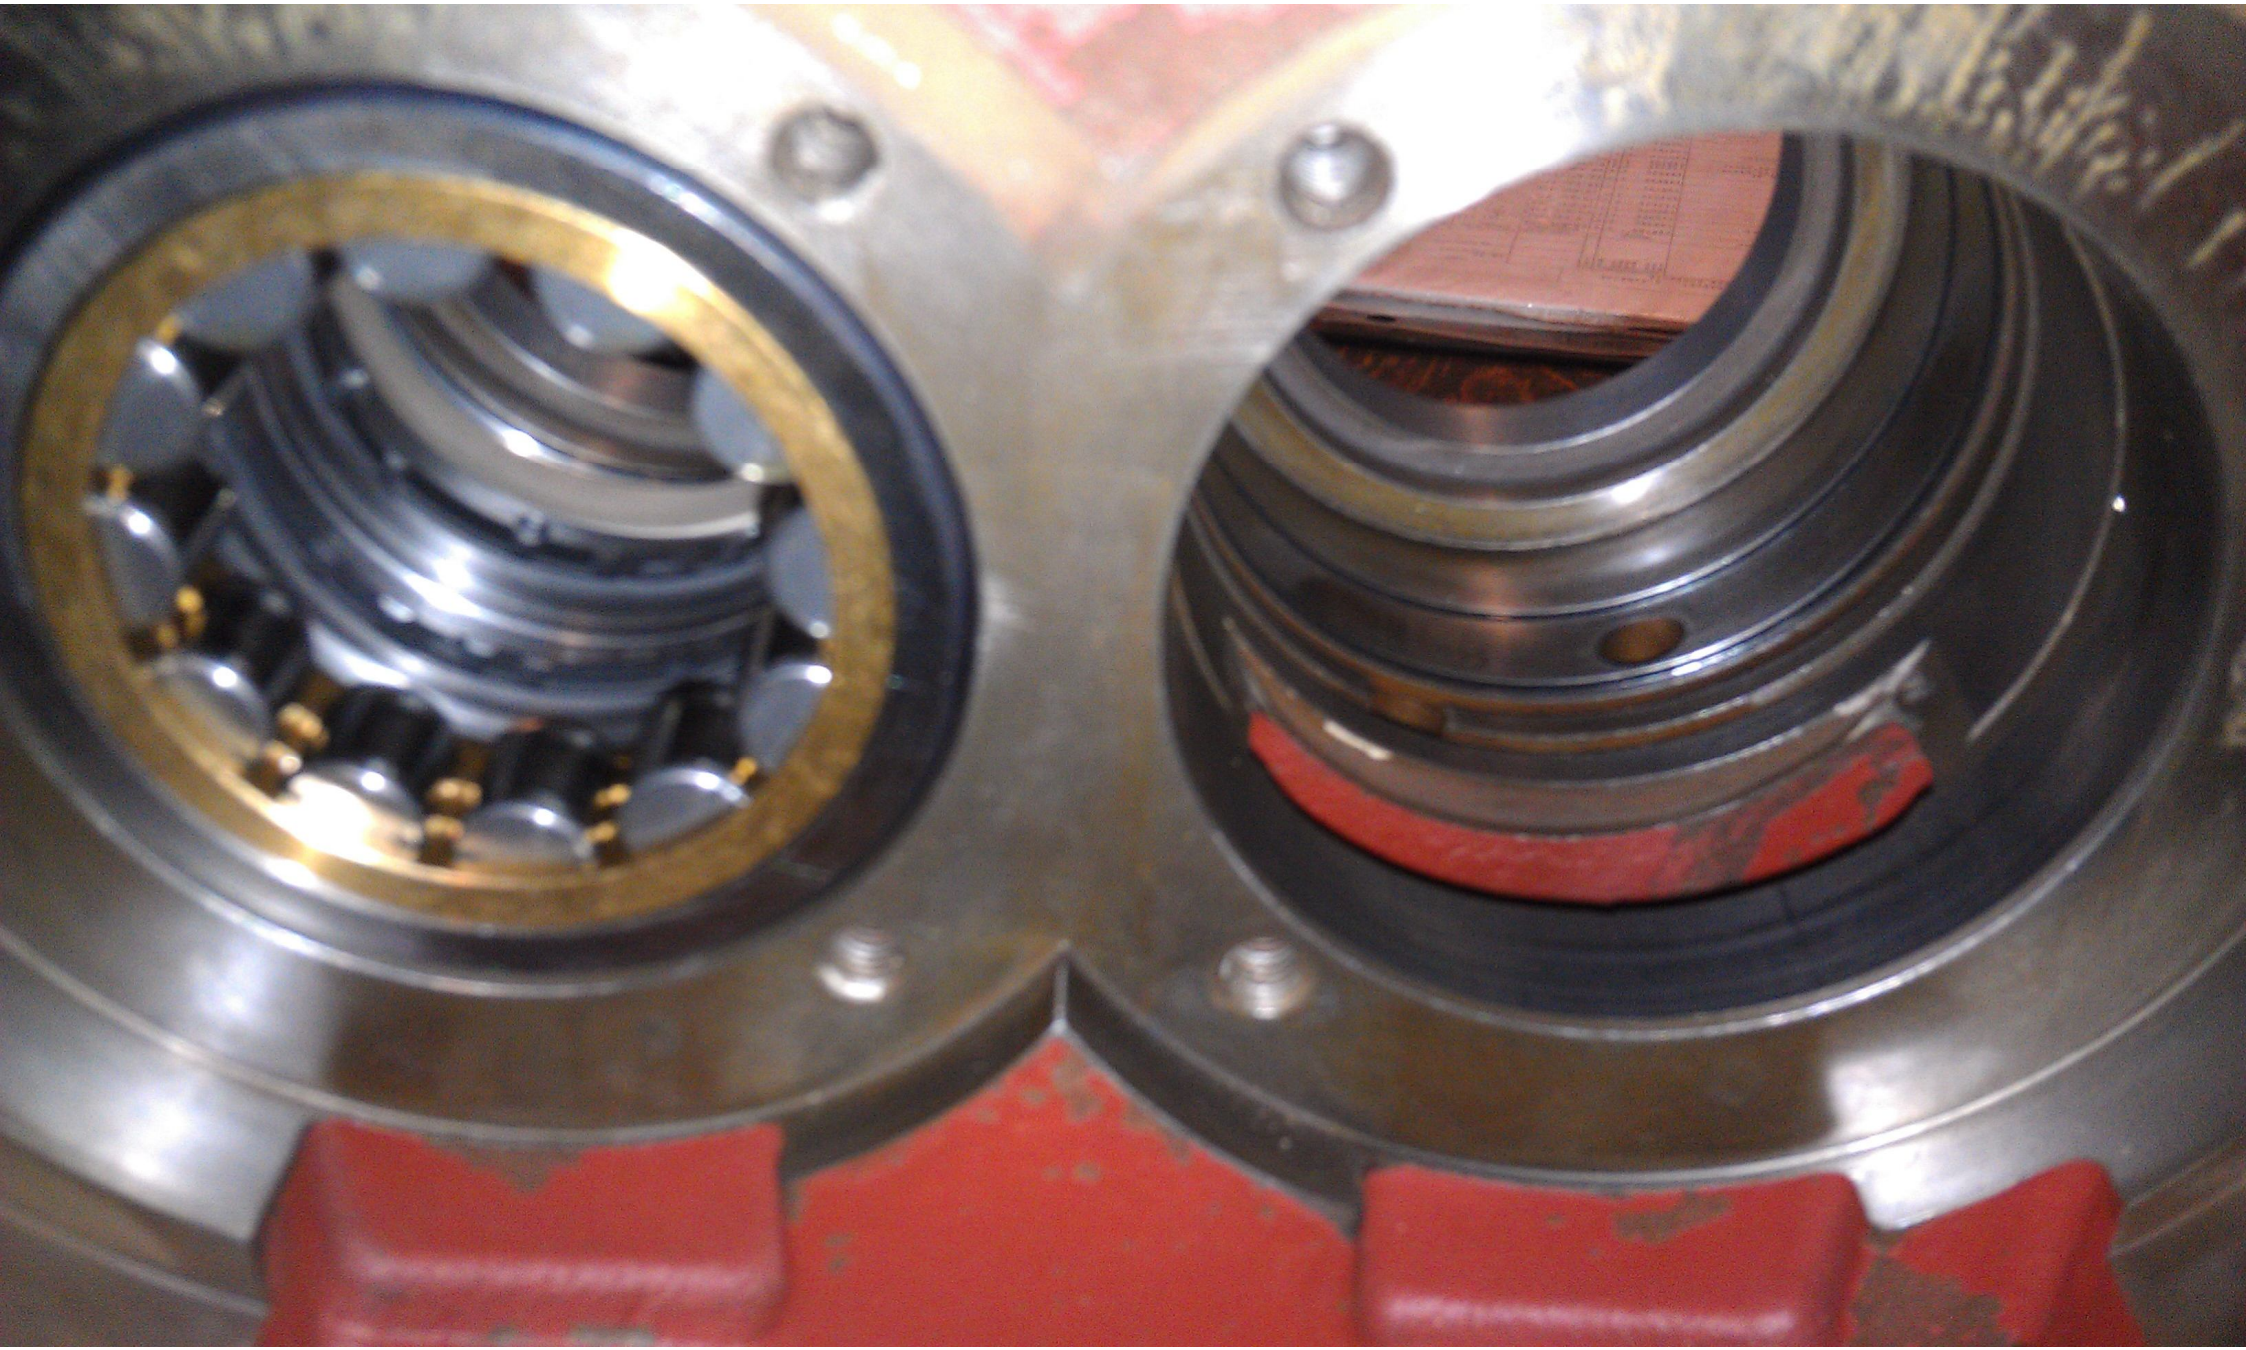

SKID 5

NOTE  
EMERGENCY  
STOP

X6

[Small white label on the black cylinder]

[Small white label on the floor]

C  
O  
P  
U  
I  
3  
7  
5  
3  
8  
7